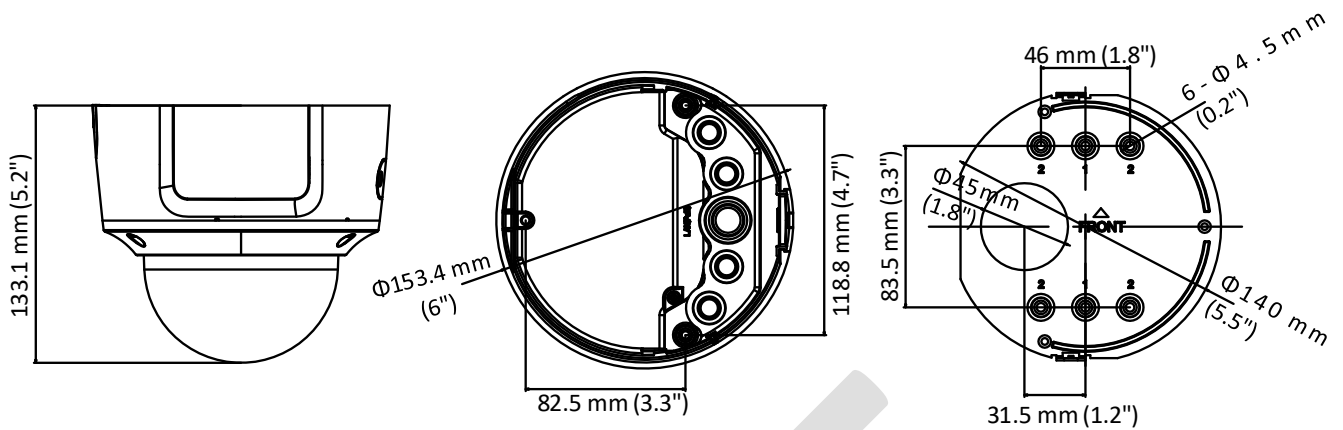

## Specifications

<b>Camera</b>	
Image Sensor	1/2.5" Progressive Scan CMOS
Min. Illumination	Color: 0.009 lux @(F1.2, AGC ON), 0.016 lux @(F1.6, AGC ON), 0 lux with IR
Shutter Speed	1/3 s to 1/100,000 s
Slow Shutter	Yes
Auto-Iris	No
Day & Night	IR Cut Filter
Digital Noise Reduction	3D DNR
WDR	120dB
3-Axis Adjustment	Pan: 0° to 355°, tilt: 0° to 75°, rotate: 0° to 355°
<b>Lens</b>	
Focal Length	2.8 to 12 mm
Aperture	F1.2
Focus	Auto
FOV	2.8 mm to 12 mm, horizontal FOV: 114° to 32°, vertical FOV: 59° to 18°, diagonal FOV: 141° to 36.5°
Lens Mount	Ø14
<b>IR</b>	
IR Range	Up to 30 m
Wavelength	850nm
<b>Compression Standard</b>	
Video Compression	Main stream: H.265/H.264 Sub-stream: H.265/H.264/MJPEG Third stream: H.265/H.264
H.264 Type	Main Profile/High Profile
H.264+	Yes
H.265 Type	Main Profile
H.265+	Yes
Video Bit Rate	32 Kbps to 16 Mbps
Audio Compression	G.711/G.722.1/G.726/MP2L2/PCM
Audio Bit Rate	64Kbps(G.711)/16Kbps(G.722.1)/16Kbps(G.726)/32-192Kbps(MP2L2)
<b>Smart Feature-set</b>	
Behavior Analysis	Line crossing detection, intrusion detection, object removal detection, unattended baggage detection
Exception Detection	Scene change detection
Face Detection	Yes
Region of Interest	Support 1 fixed region for main stream and sub-stream
<b>Image</b>	
Max. Resolution	2560 × 1440
Main Stream	50Hz: 25 fps (2560 × 1440, 2304 × 1296, 1920 × 1080) 60Hz:30 fps (2560 × 1440, 2304 × 1296, 1920 × 1080)
Sub-Stream	50Hz: 25 fps (640 × 480, 640 × 360, 320 × 240) 60Hz: 30 fps (640 × 480, 640 × 360, 320 × 240)
Third Stream	50Hz: 25 fps (1280 × 720, 640 × 360, 352 × 288) 60Hz: 30 fps (1280 × 720, 640 × 360, 352 × 240)

## Dimensions